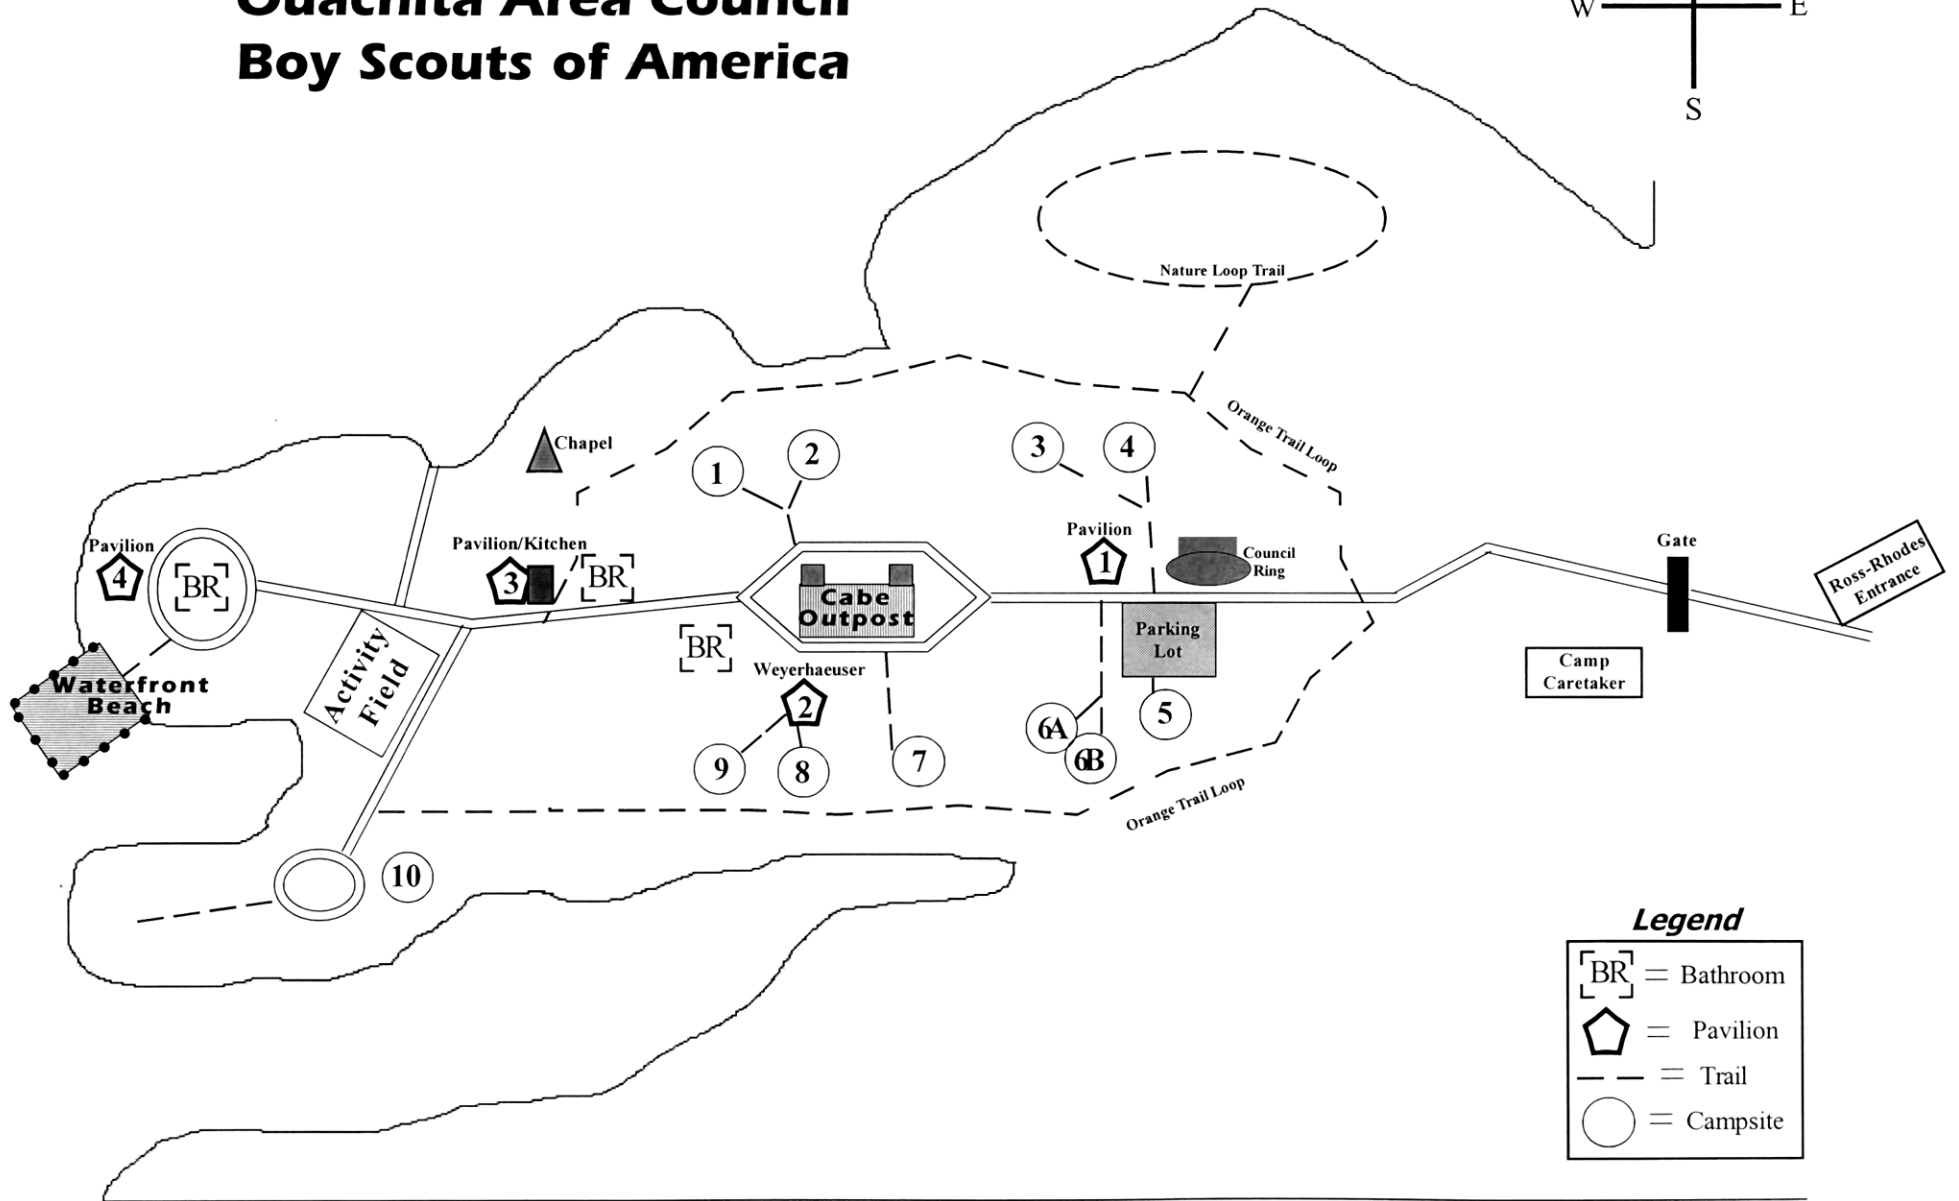

Ross-Rhodes Scout Reservation

Ouachita Area Council

Boy Scouts of America

Legend

- [BR] = Bathroom
- ⬠ = Pavilion
- - - = Trail
- = Campsite