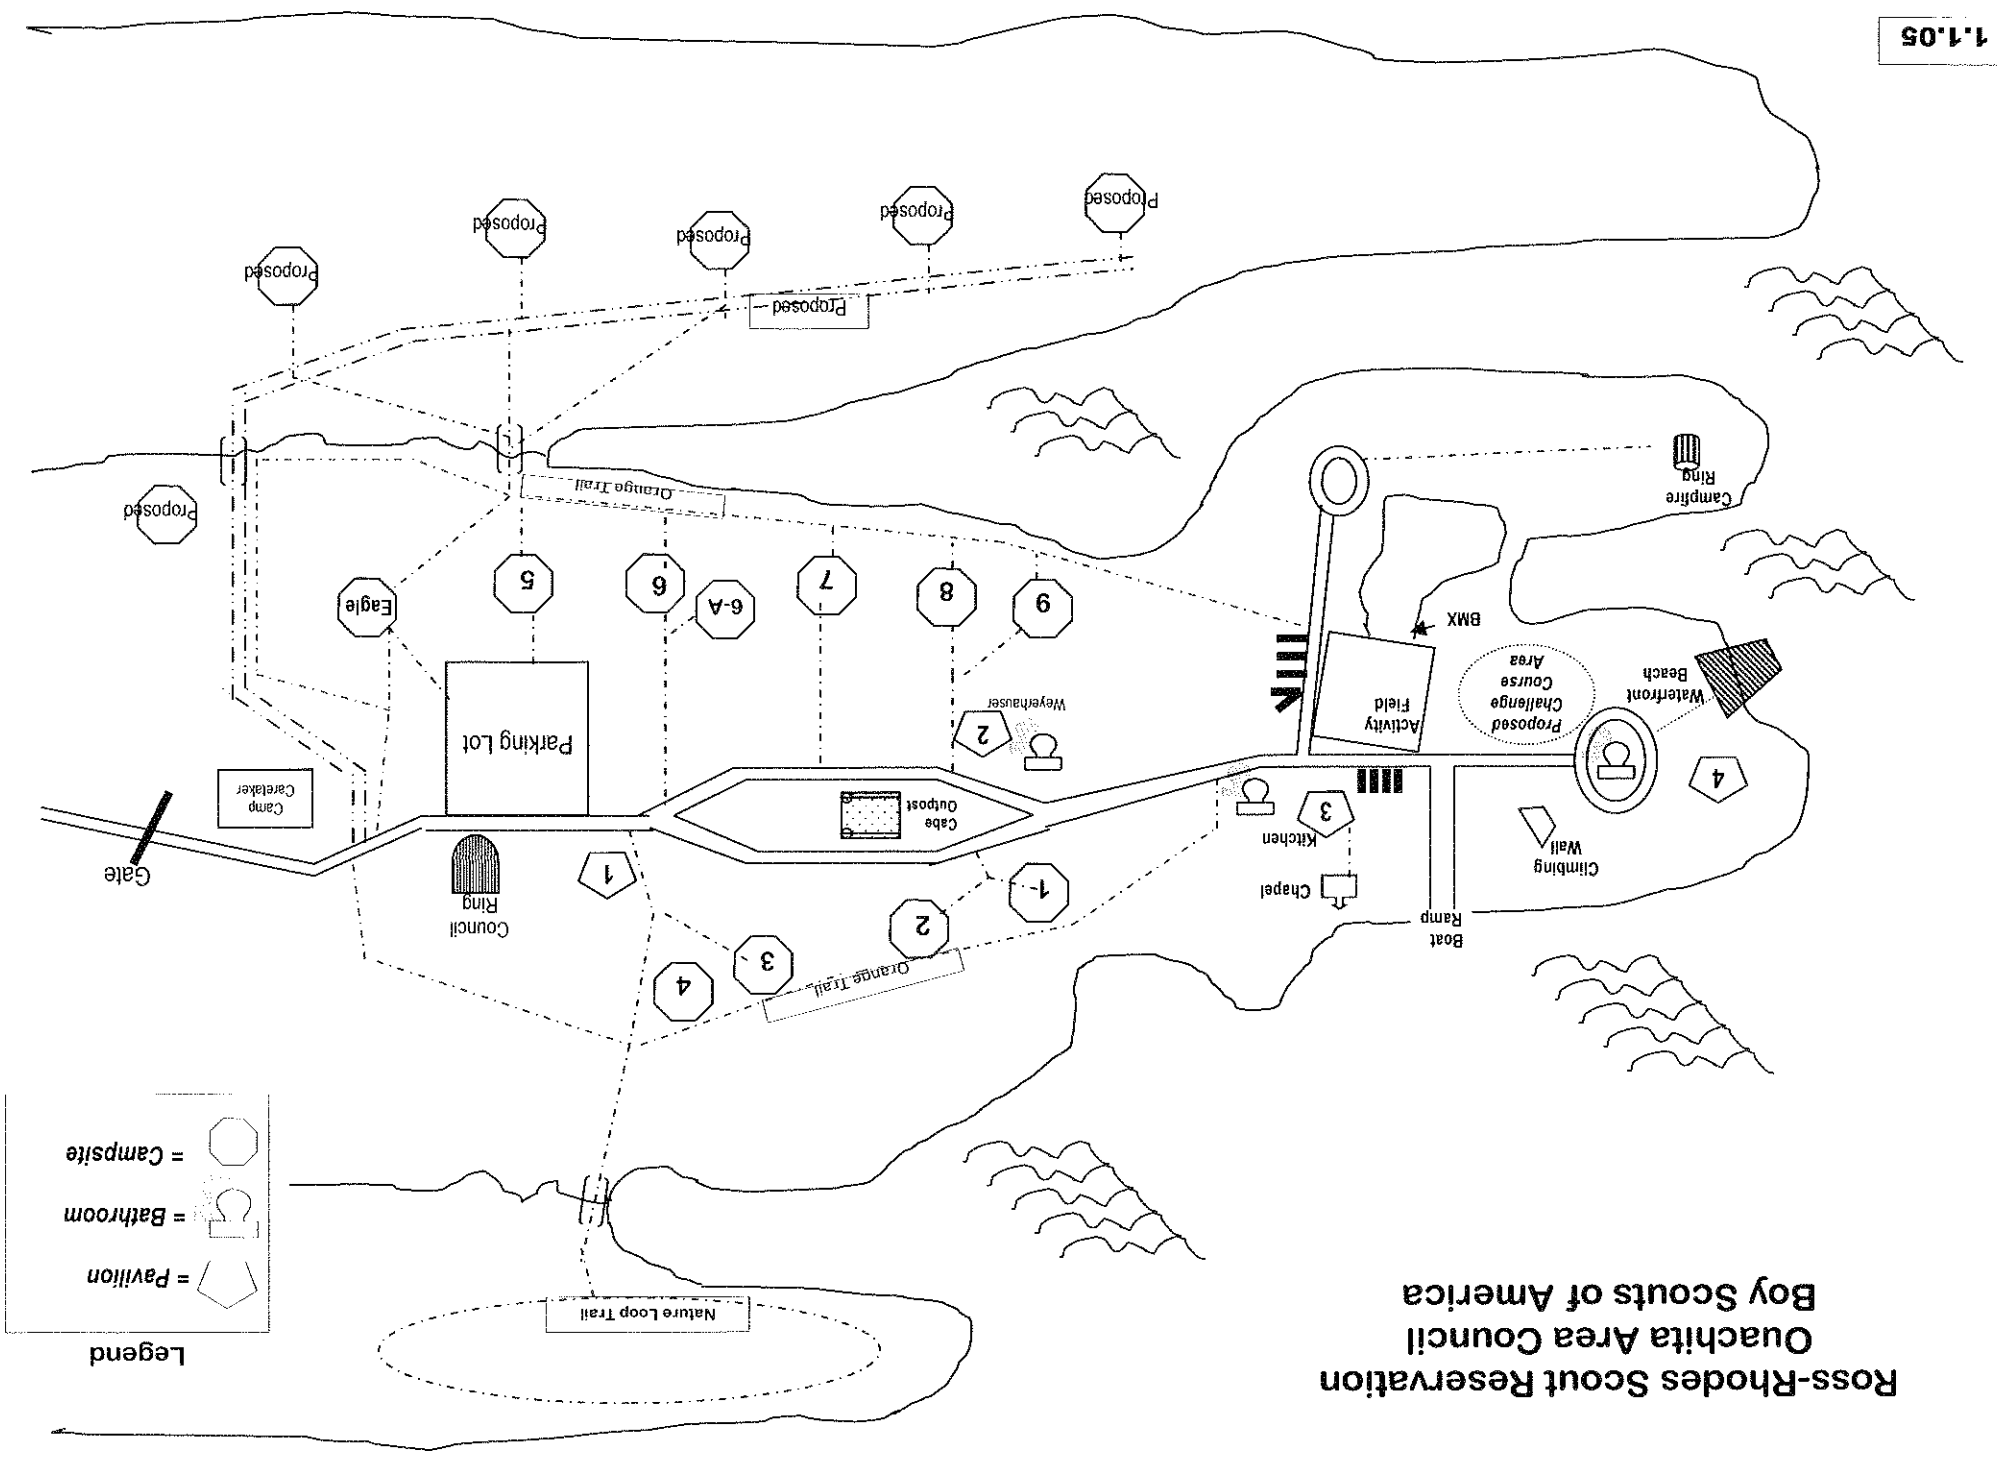

# Ross-Rhodes Scout Reservation Quachita Area Council Boy Scouts of America

**Legend**

- = Campsite
- = Bathroom
- = Pavilion